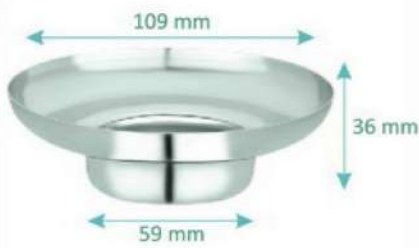

Paper Holder With Lid
Code : 1111

Toilet Brush Holder
Code : 1117

enrock impex

Private Limited

Cockroach Trap / Grab Handle Corners Self / Soap Dish

(AISI - 202 S.S.) (AISI - 304 S.S.) Chrome Plated

Durability Luxurious Designs &
Superior Quality Be Our Key Principles of work's

S.S. Soap Dish
Code : RS-1 (304) (202)

Counter Soap Dish (S.S.)
Code : CS-1 (304) (202)

S.S. Soap Dish
Code : RS-2 (304) (202)

Round Cockroach Trap - 5 Pcs. (6" Inch)
S.S. (202) Code : CT-1

Round Cockroach Trap - 3 Pcs. (6" Inch)
S.S. (202) Code : CT-2