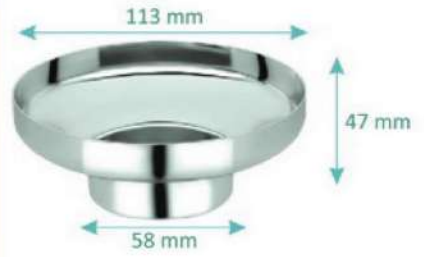

S.S. Soap Dish
Code : RS-2 (304) (202)