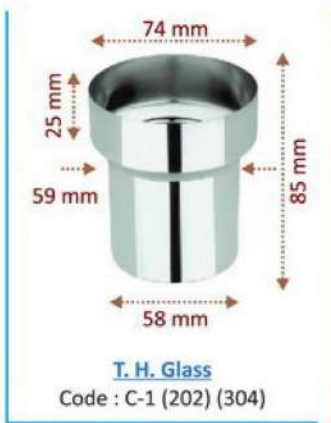

Stainless Steel Shelf
Code : SF-2
Size : 5x9 / 5x12 / 5x15

Glass Shelf
Code : SF-3

Frosting Glass & Glass
Thickness : 8 mm
Material : S.S.+Alu.+Brass
Size : 6"x12" / 6"x15"

Glass Shelf
Code : SF-4

Frosting Glass & Glass
Thickness : 8 mm
Material : S.S.+Alu.+Brass
Size : 9"x9" / 12"x12"

enrock impex

Private Limited

Glasses & Dispenser

(AISI - 202 S.S.) (AISI - 304 S.S.)

Durability Luxurious Designs &
Superior Quality Be Our Key Principles of work's

Note : Variation Up To $\pm 1.00\text{mm}$ to 2.00mm Apx.