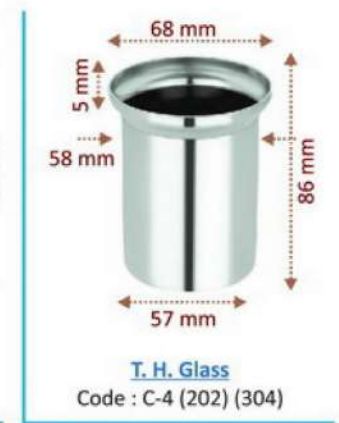

Stainless Steel Shelf
Code : SF-2
Size : 5x9 / 5x12 / 5x15

Glass Shelf
Code : SF-3

Frosting Glass & Glass
Thickness : 8 mm
Material : S.S.+Alu.+Brass
Size : 6"x12" / 6"x15"

Glass Shelf
Code : SF-4

Frosting Glass & Glass
Thickness : 8 mm
Material : S.S.+Alu.+Brass
Size : 9"x9" / 12"x12"

enrock impex

Private Limited

Glasses & Dispenser

(AISI - 202 S.S.) (AISI - 304 S.S.)

Durability Luxurious Designs &
Superior Quality Be Our Key Principles of work's

Note : Variation Up To $\pm 1.00\text{mm}$ to 2.00mm Apx.