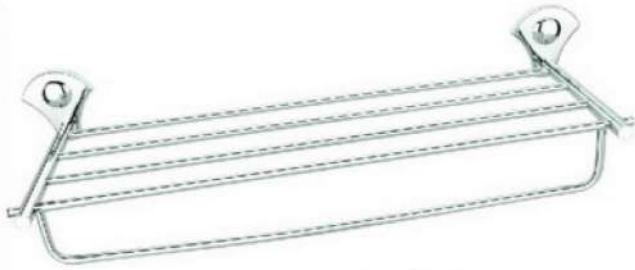

Paper Holder With Lid
Code : 311

enrock impex

Private Limited

Green (AISI - 202 S.S.) Chrome Plated

Durability Luxurious Designs &
Superior Quality Be Our Key Principles of work's

AB - 400

Towel Rack
Code : 410 - 24 Inch
Code : 410 (A) - 18 Inch

Towel Rod
Code : 401 - 24 Inch
Code : 401 (A) - 18 Inch

Napkin Ring
Code : 402

Soap Dish
Code : 403

Tooth Brush Holder
code : 404

Rob Hook
Code : 405

Liquid Holder (Glass)
Code : 406

Liquid Holder (Steel)
Code : 407