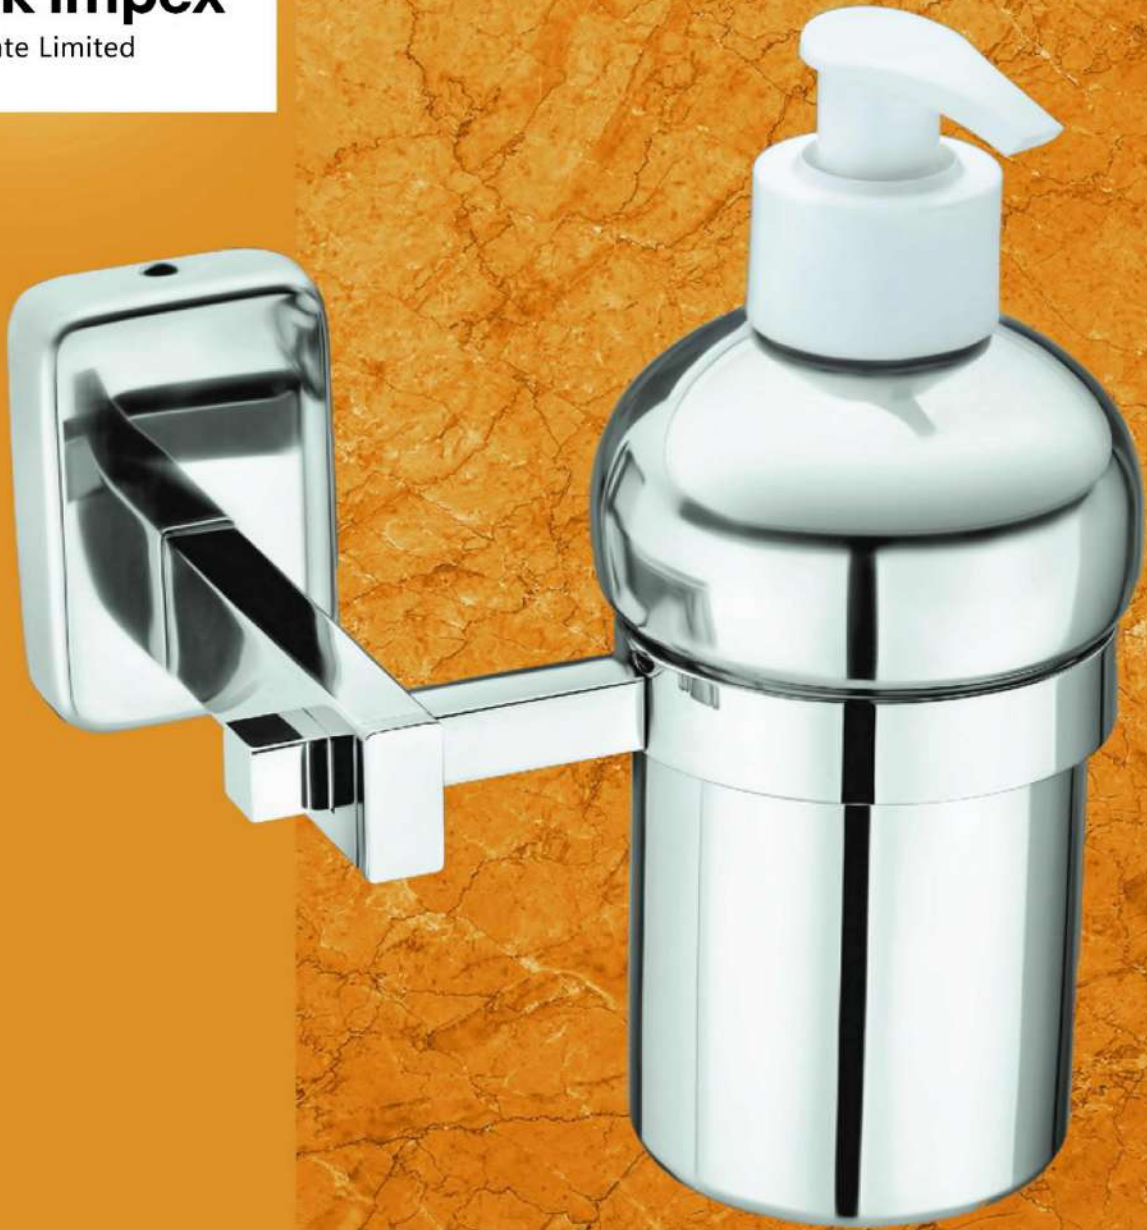

Paper Holder With Lid
Code : 711

**Liquid Holder (Glass)
With Nepkin Ring**
Code : 712

Toilet Brush Holder
Code : 717

enrock impex

Private Limited

Orange (AISI - 304 S.S.) Chrome Plated

Durability Luxurious Designs &
Superior Quality Be Our Key Principles of work's