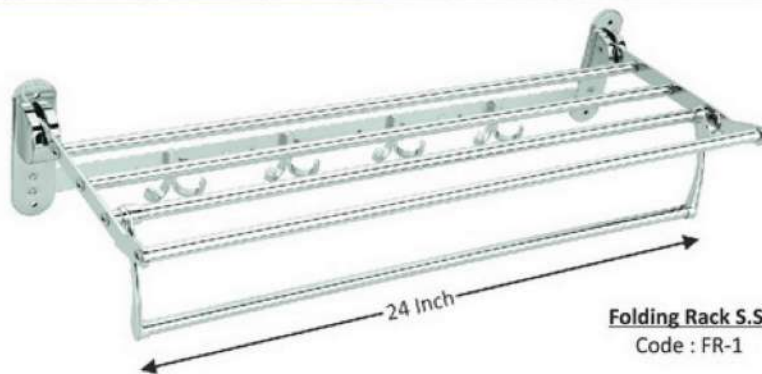

**Silver
Multipurpose Pole
Code : 920**

**Folding Rack S.S.
Code : FR-1**