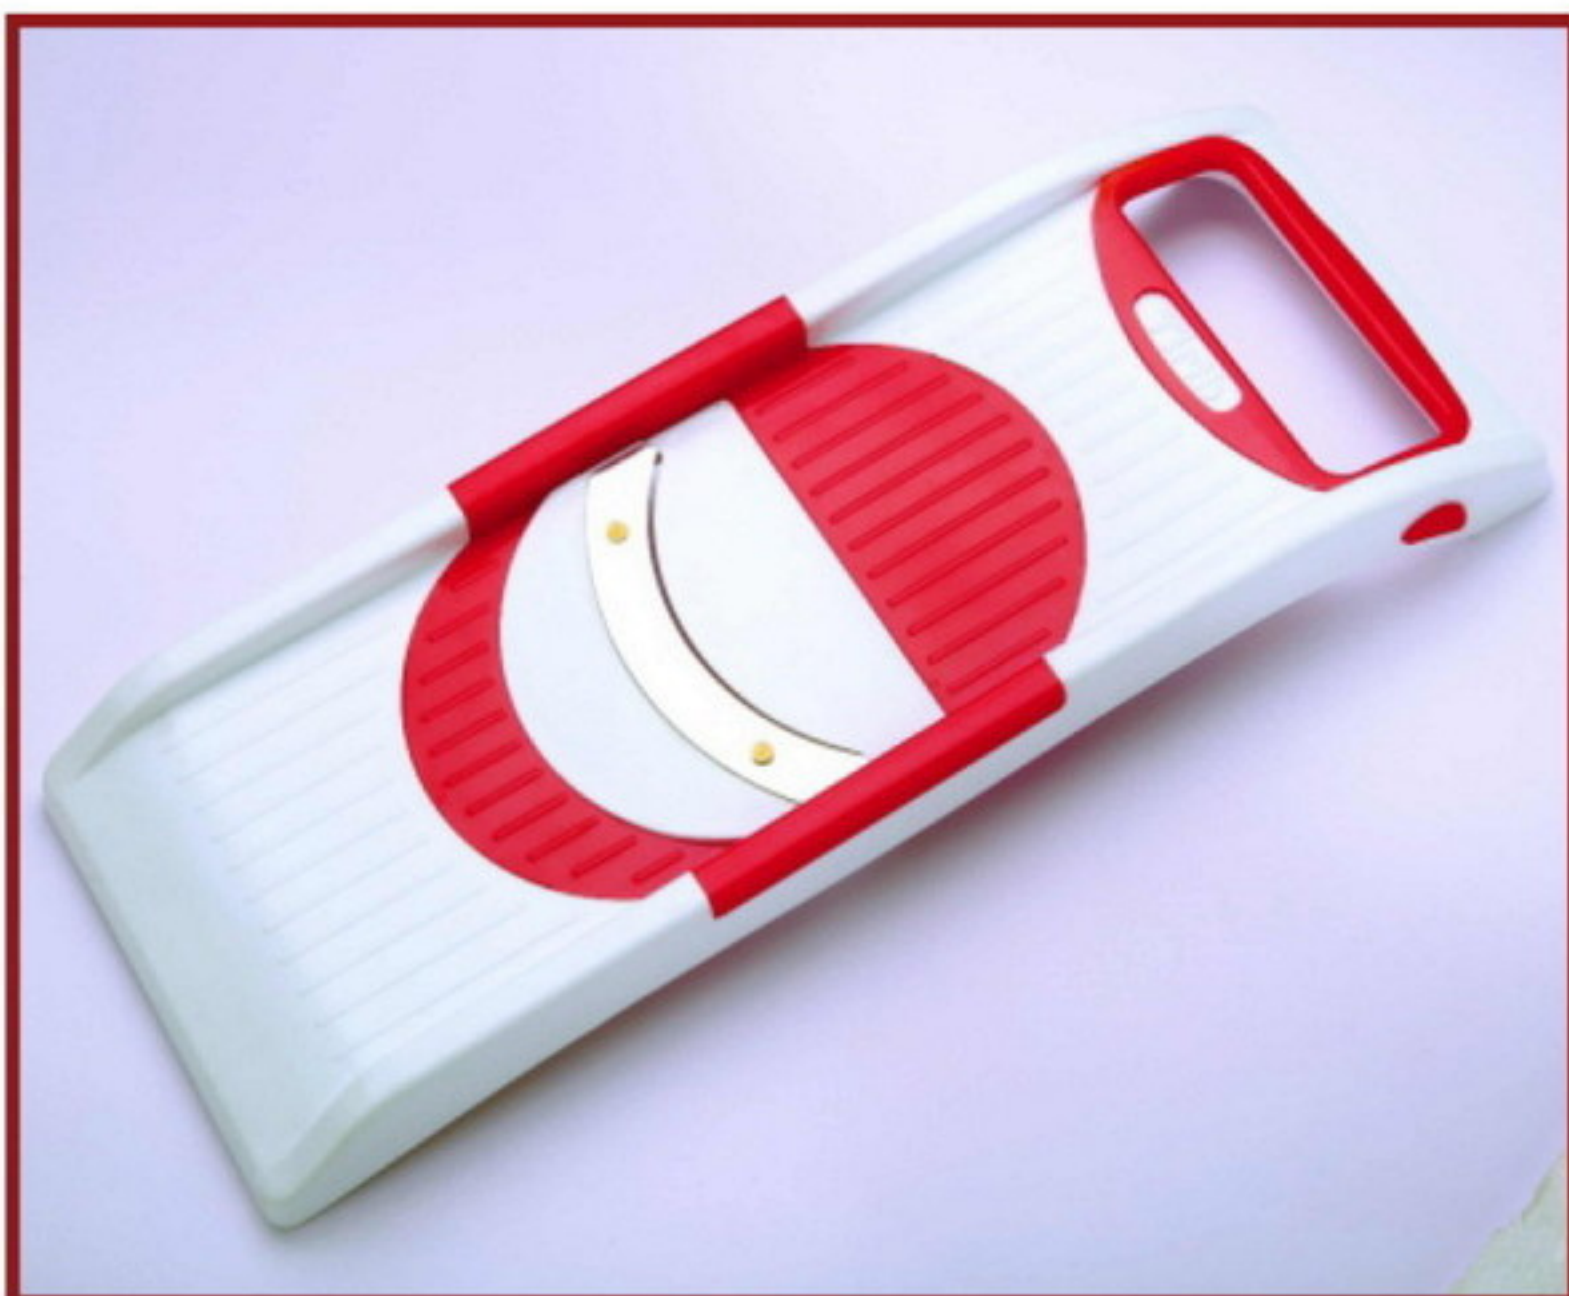

Product Code

EI25

ABS 6IN1 SLICER

HSN Code	3924
Price	45
Master	240