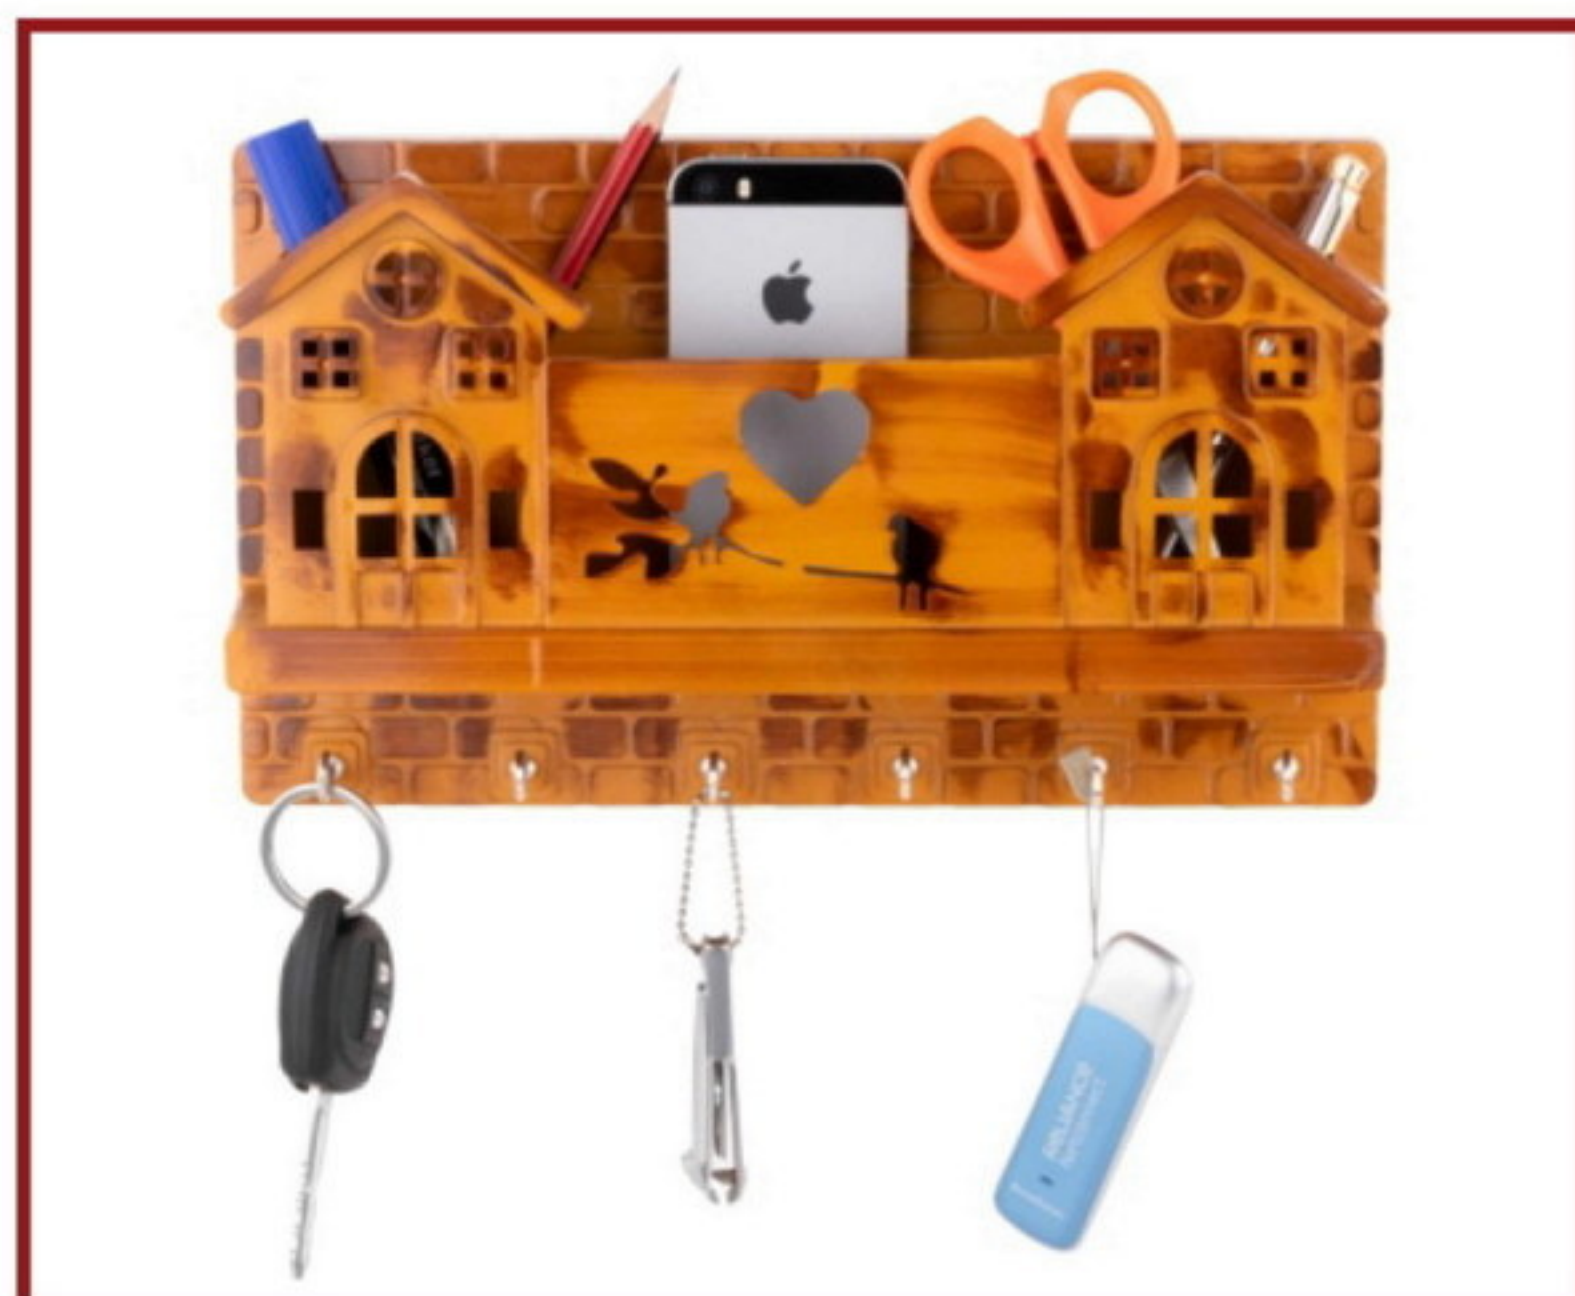

Product Code

EI 124

KEY HOUSE

HSN Code	3924
Price	59
Master	120