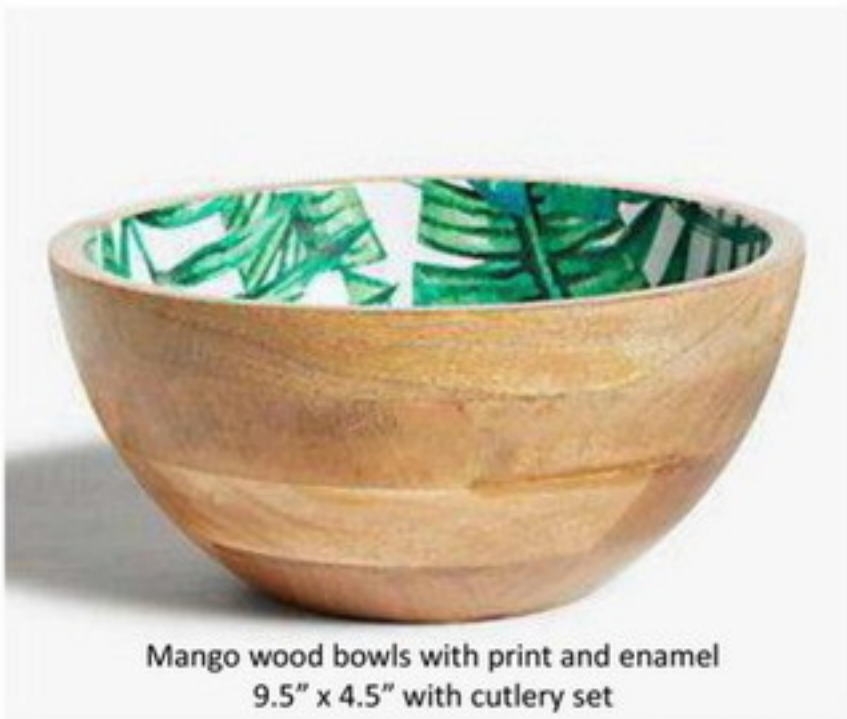

Mango wood bowls with print and enamel
9.5" x 4.5"

** we can do customized prints

Enrock Impex

WOODEN PRODUCTS

Mango wood bowls with print and enamel
9.5" x 4.5"

** we can do customized prints

Enrock Impex

WOODEN PRODUCTS

Mango wood leaf shaped dish
25" x 15"

Enrock Impex

WOODEN PRODUCTS

Mango wood bowls with print and enamel
15" x 2.5"

WOODEN PRODUCTS

Mango wood bowls with print and enamel
9.5" x 4.5" with cutlery set

Enrock Impex