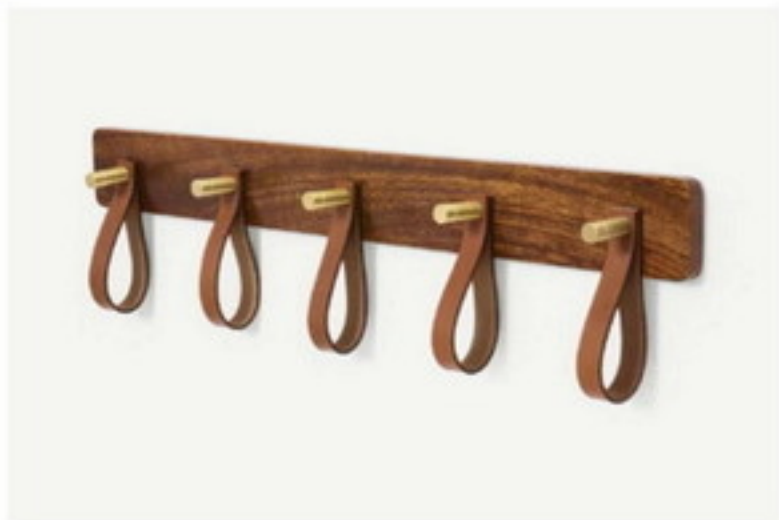

SFT – PS - 202138

SFT – PS - 202139

SFT-10072