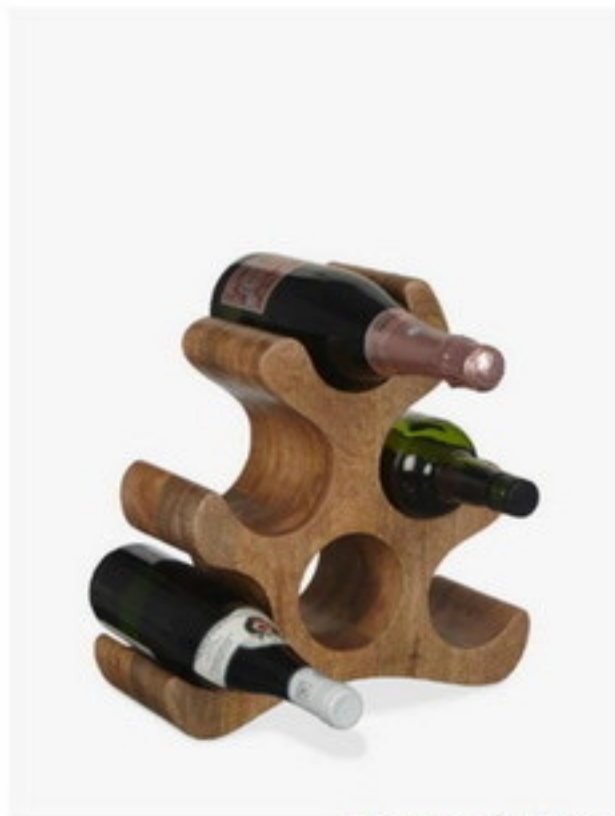

SFT-10078

Enrock Impex

Mango wood wine bottle holder

13" x 13" x 5"

SFT-10052

Enrock Impex

Mango wood wine bottle holder
7.5" x 7.5" x 34" tall
SFT-10053

Mango wood oval platter
15" x 8"
SFT-10008