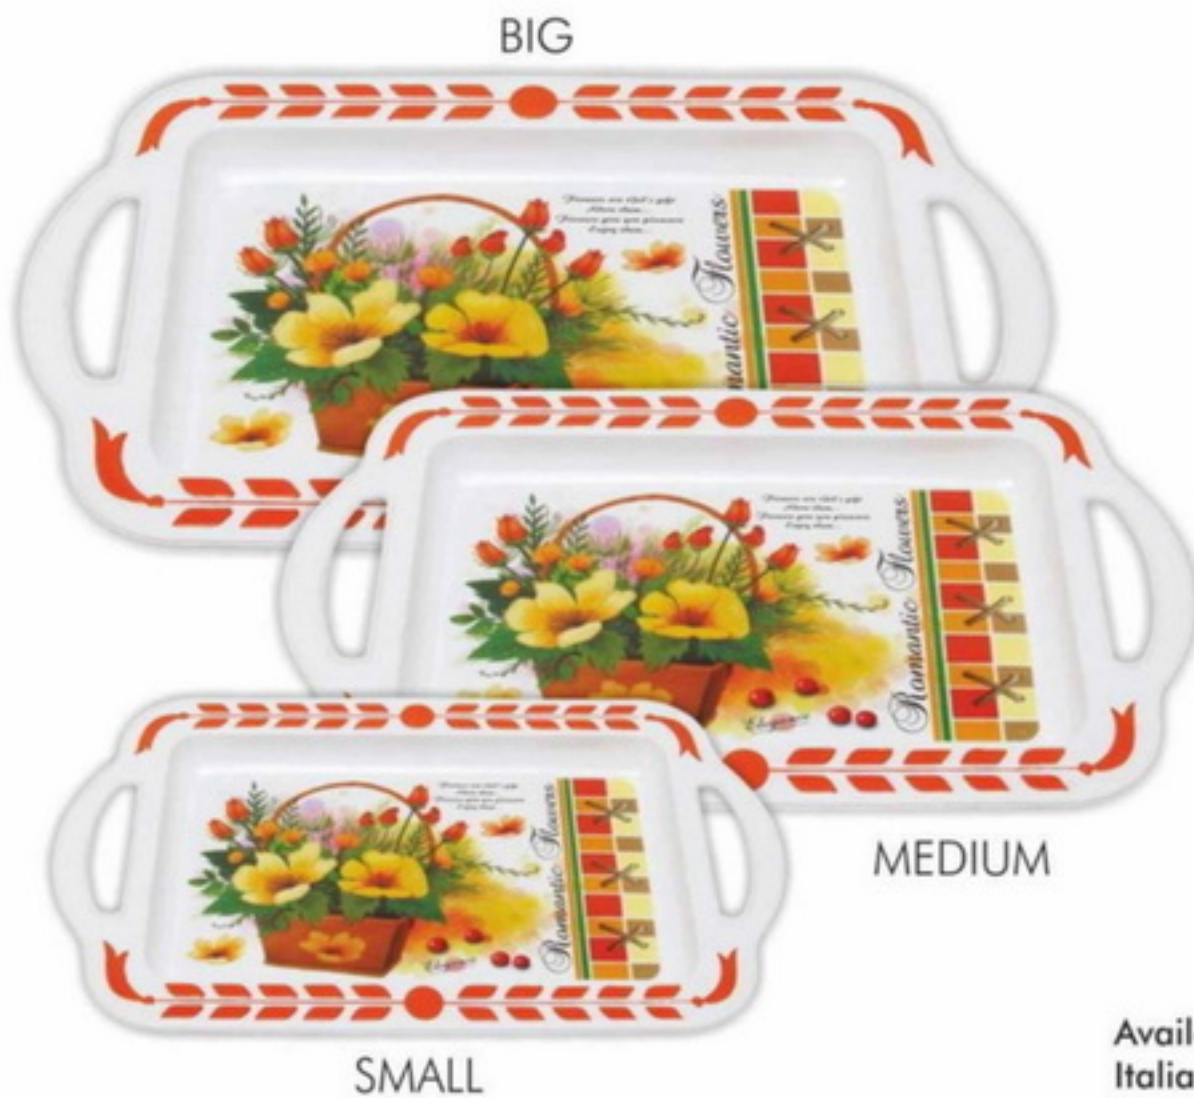

ROMAN

Available in  
Nova Set of 3 Pcs ( Small • Medium • Big )  
Nova Big Printed  
Nova Medium  
Nova Small

BIG		MEDIUM		SMALL	
240 L	350 W	200 L	300 W	150 L	250 W

ITALIAN

Available in  
Italian Big Deluxe / White  
Italian Medium Deluxe / White  
Italian Small Deluxe / White