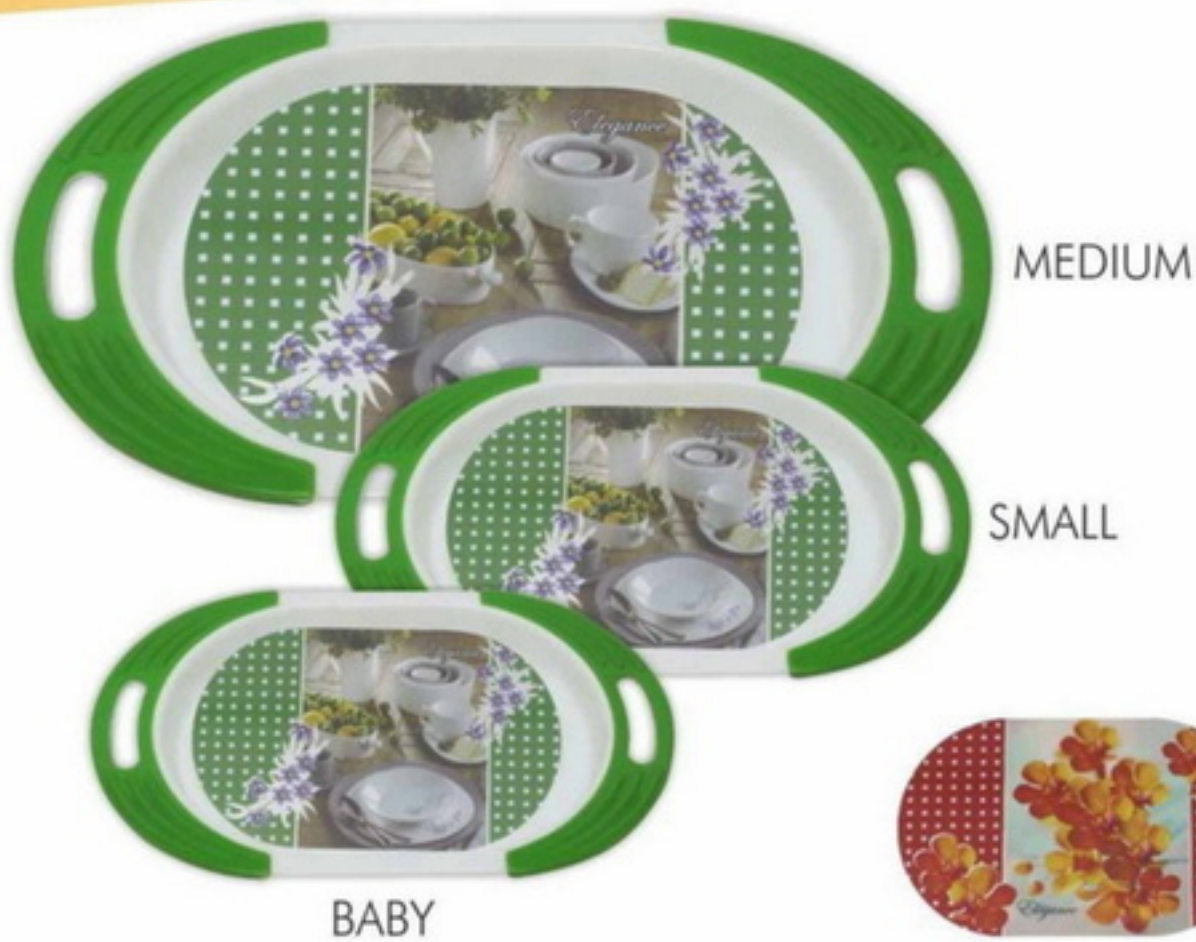

JUMBO		BIG	
360 L	515 W	290 L	425 W
MEDIUM		SMALL	
220 L	340 W	145 L	258 W

Note : All the Sizes are in (mm)

Available in  
Signature Set of 3 pcs. (Baby • Small • Medium)  
Signature Medium  
Signature Small  
Signature Baby

MEDIUM		SMALL		BABY	
220 L	335 W	185 L	285 W	140 W	230 W

**DZIRE**

Available in  
Dzire Set of 3 pcs. (Small • Medium • Big)  
Dzire Small  
Dzire Medium  
Dzire Big

BIG		MEDIUM		SMALL	
240 L	452 W	195 L	340 W	160 L	252 W